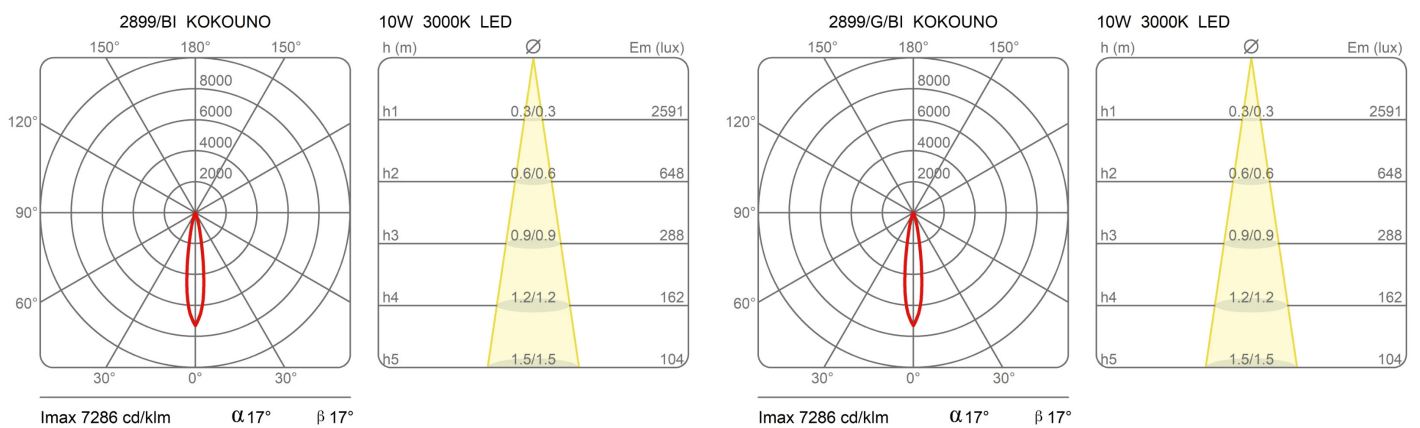

Kokouno Ceiling

Ceiling H 25 cm

Studio PLS Design

colors

Typology Ceiling
Utilisation Indoor

230V 8.6 W 1080 lm

direct light

Single module of the Koko lamp with direct light. Painted aluminum tubular structure in different finishing. LED light source, electronic driver integrated in the body lamp. Available in two lengths.

Family	Kokouno Ceiling
Typology	Ceiling
Utilisation	Indoor

Dimensions

Lunghezza	25 cm
Diameter	5,5 cm
Weight	1 Kg

Materials

Structure	aluminium	Diffuser	polycarbonate
-----------	-----------	----------	---------------

Photometric curves

Colour variant code

2899/BI

White

2899/NE

Black

2899/BZ

Bronze